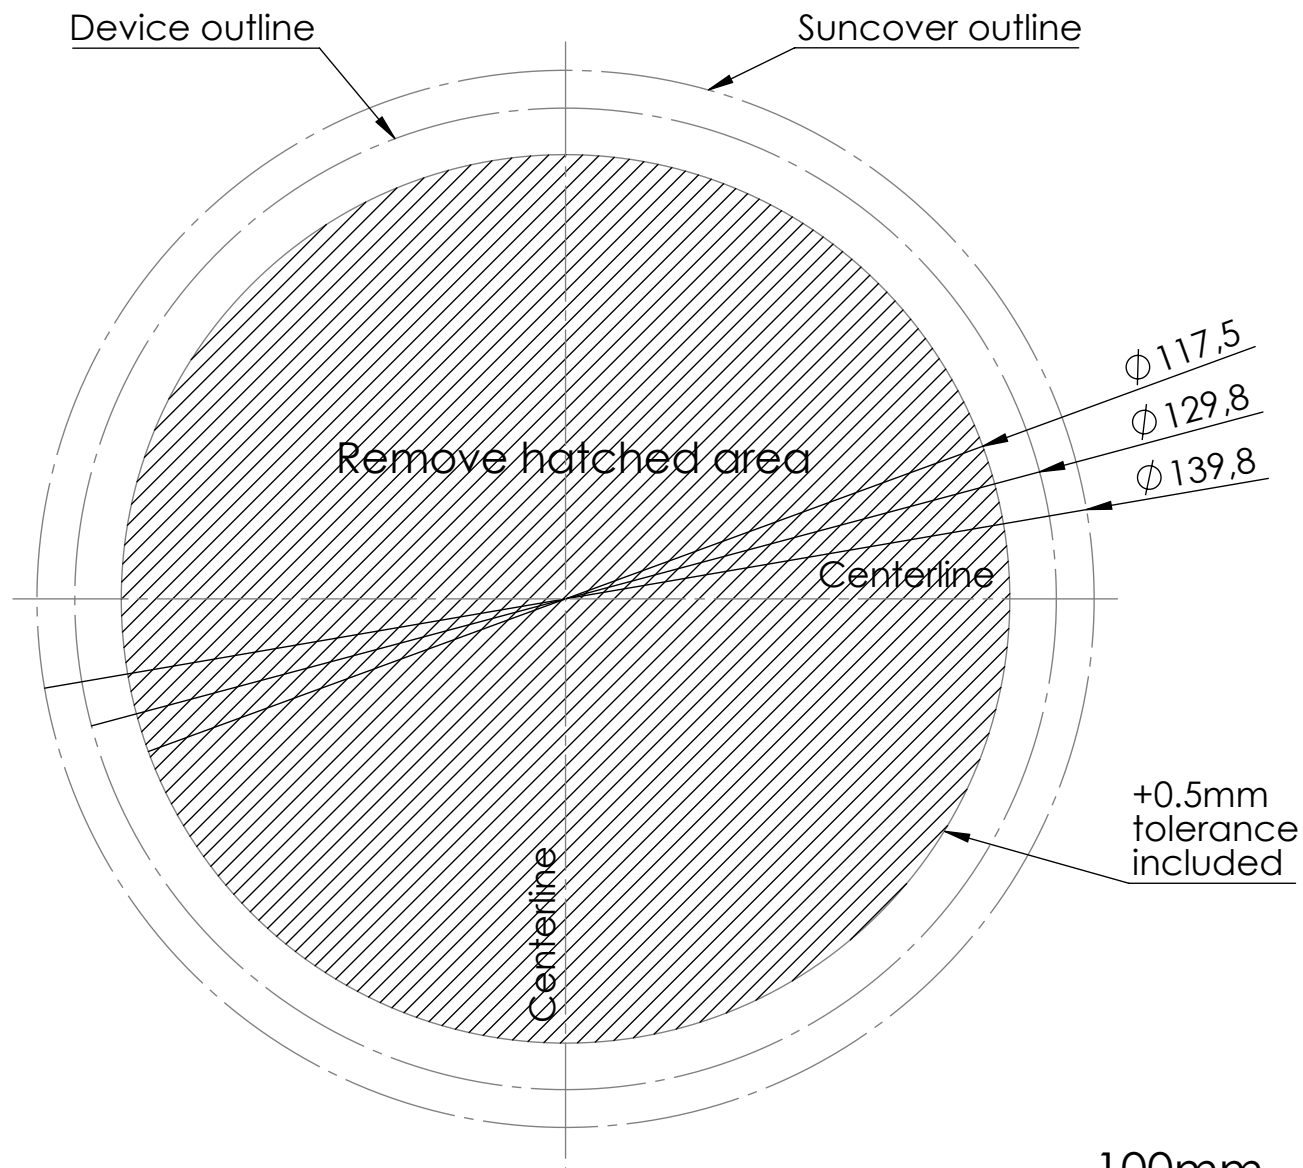

# E350 Cutout

A4 Print format  
100% Scale

CHECK DIMENSIONS BEFORE CUTTING!

Revision 1.1 (30.12.2020)

**LXNAV d.o.o.**

Kidriceva ulica 24, 3000 Celje, Slovenia  
<https://marine.lxnav.com/>  
[marine@lxnav.com](mailto:marine@lxnav.com)

Scale - 1:1