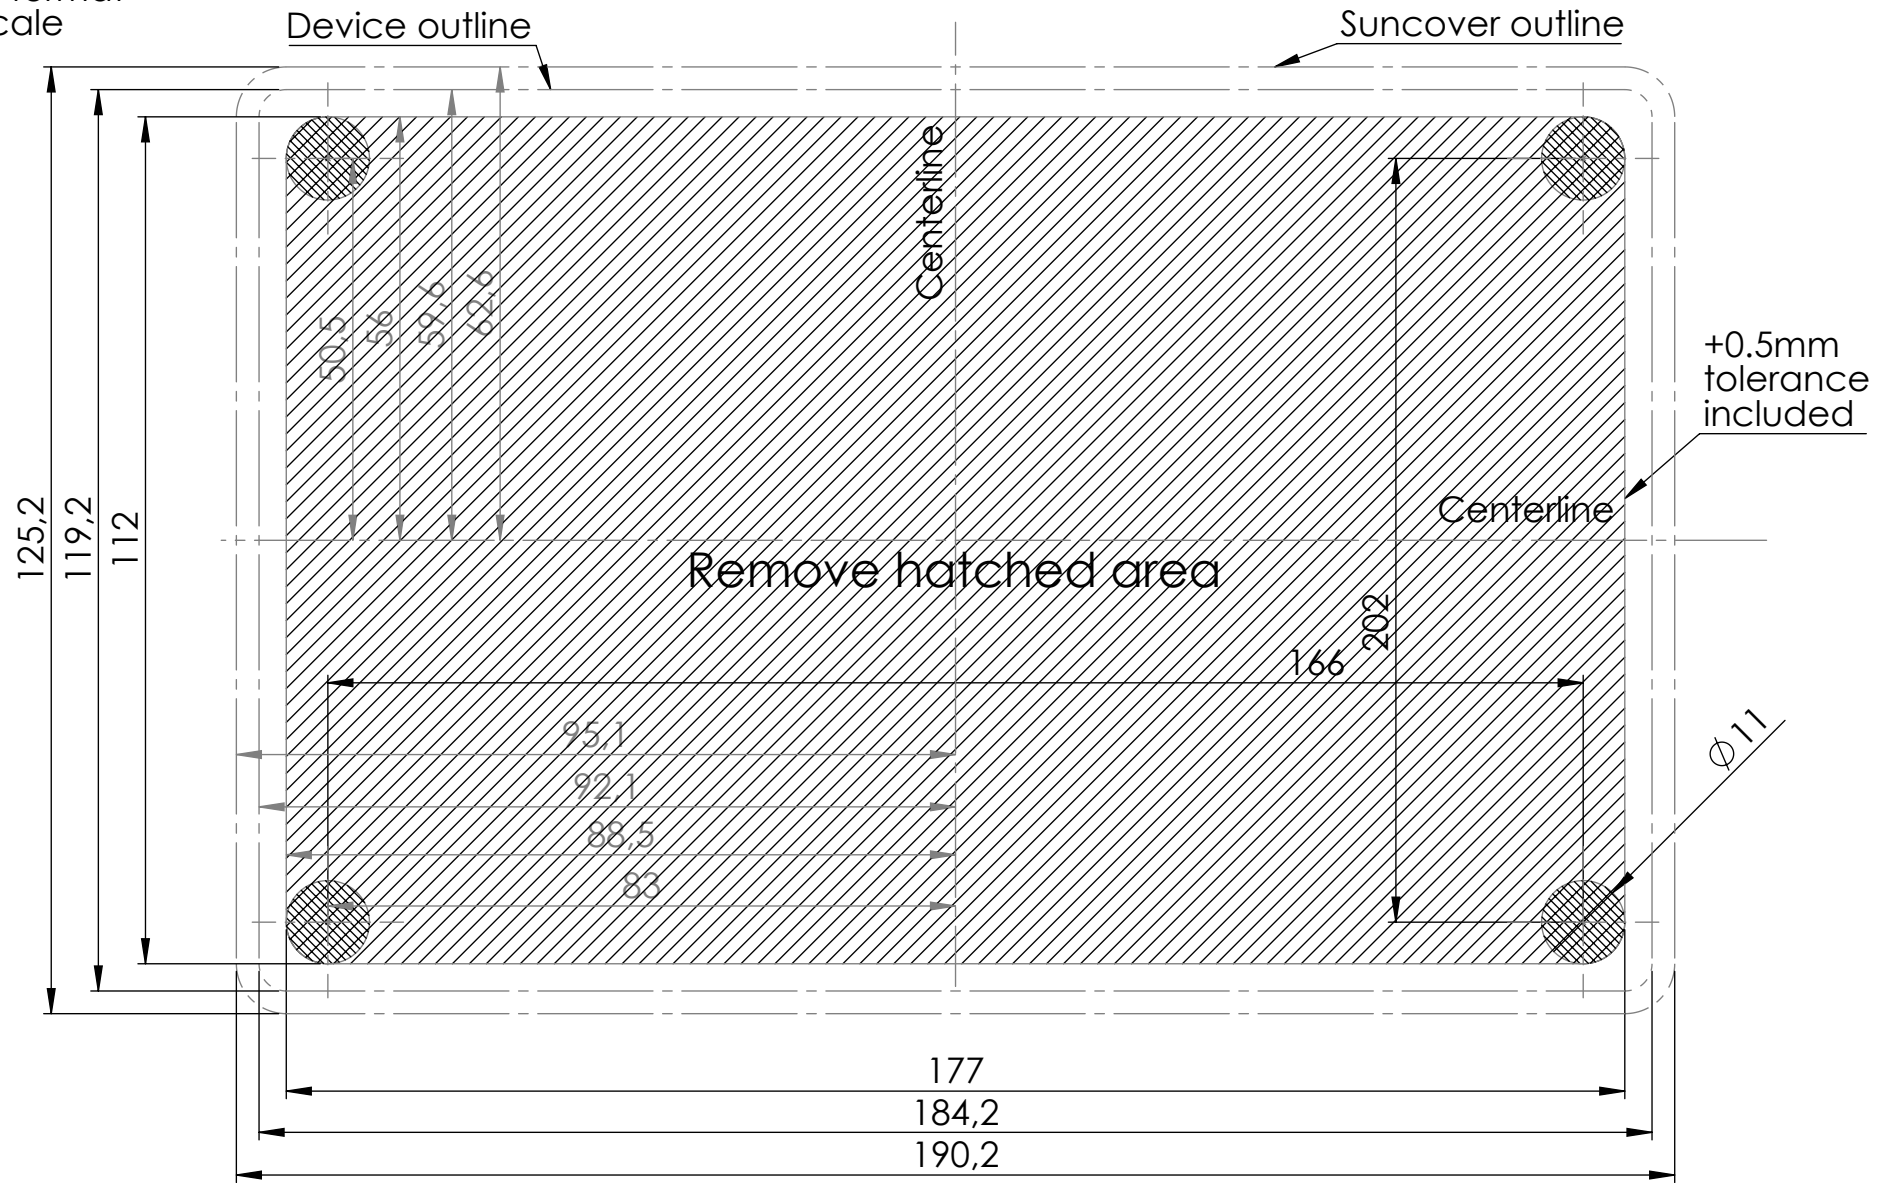

E700 Cutout
A4 Print format
100% Scale

CHECK DIMENSIONS BEFORE CUTTING!

Revision 1.1 (30.12.2020)

LXNAV d.o.o.
Kidriceva ulica 24, 3000 Celje, Slovenia
<https://marine.lxnav.com/>
marine@lxnav.com