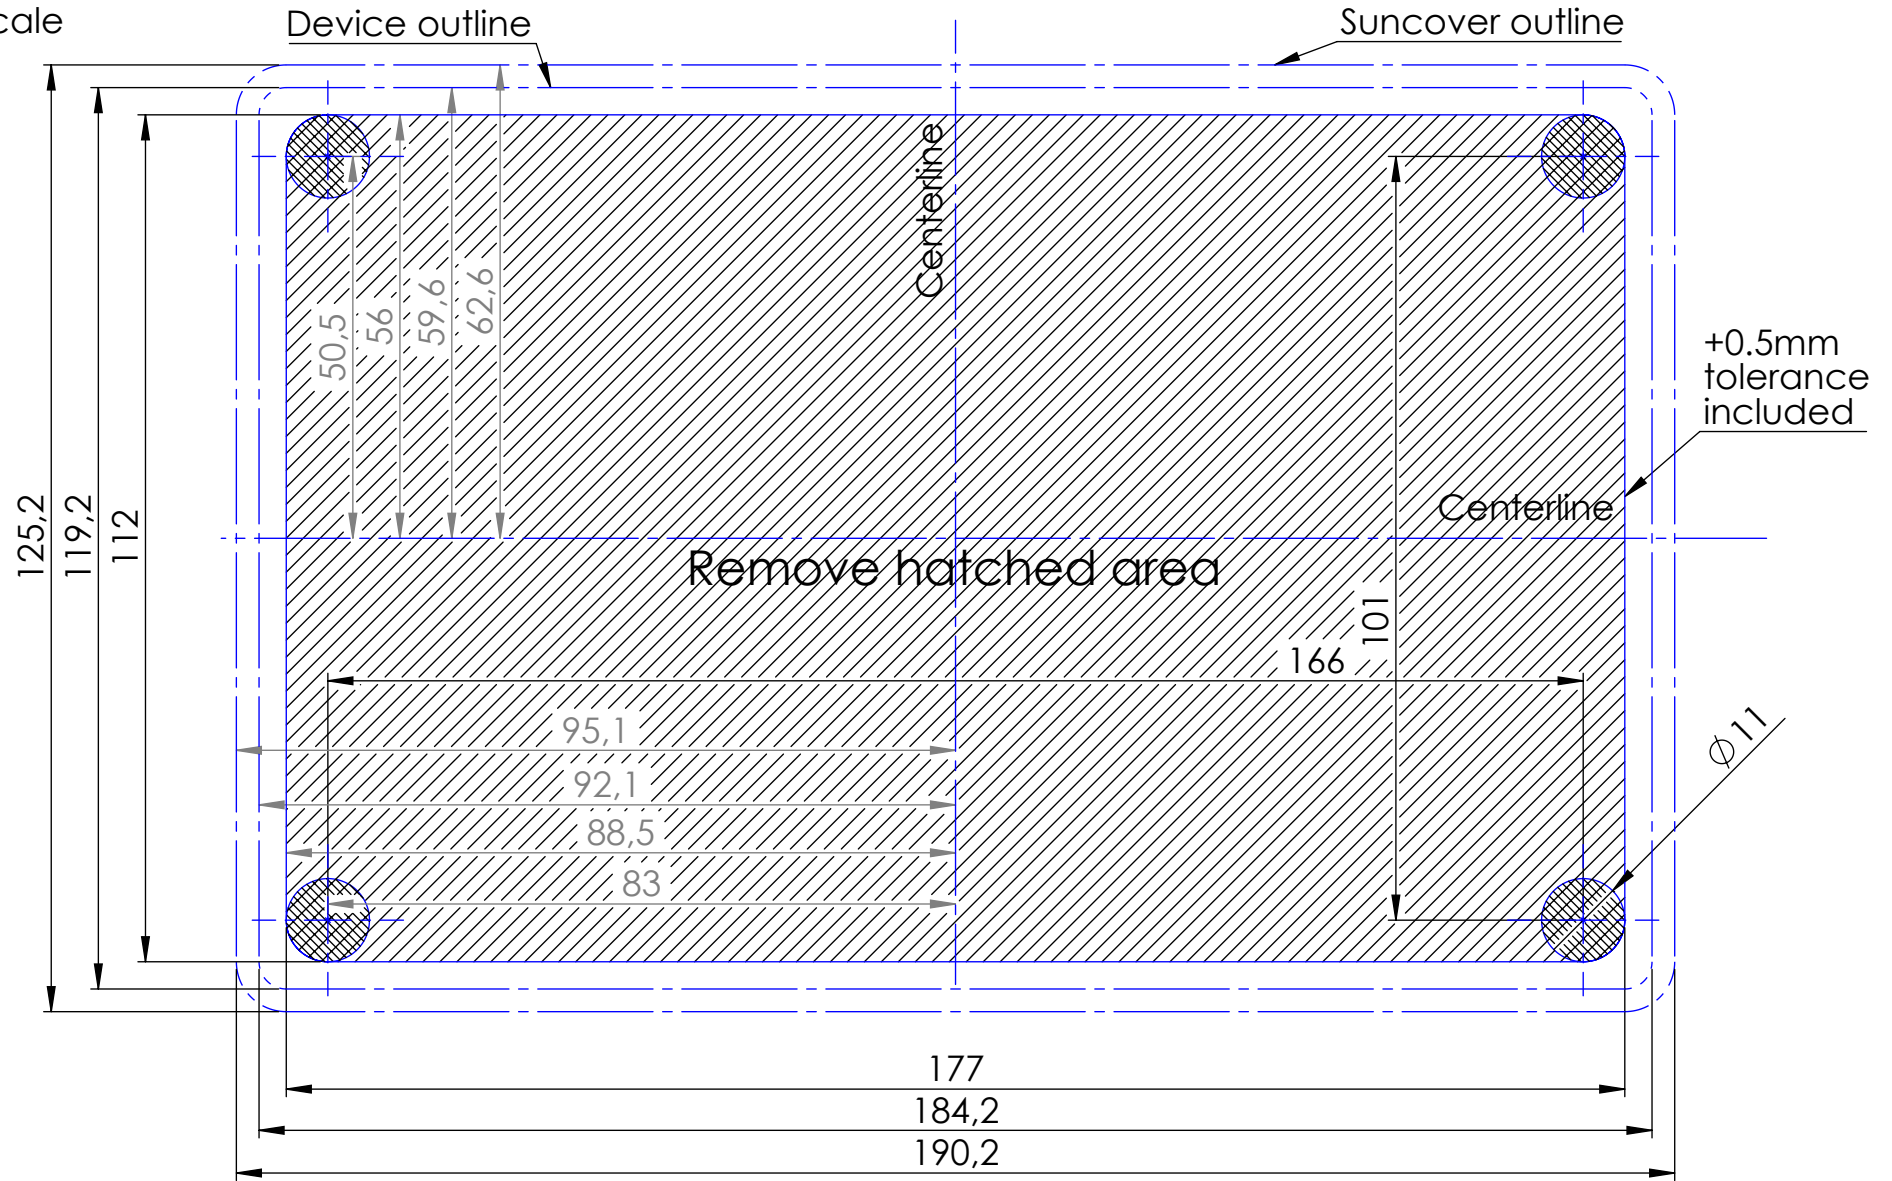

E700 Cutout
A4 Print format
100% Scale

CHECK DIMENSIONS BEFORE CUTTING!

Revision 1.2 (29.7.2024)

LXNAV d.o.o.
Kidriceva ulica 24, 3000 Celje, Slovenia
<https://marine.lxnav.com/>
marine@lxnav.com